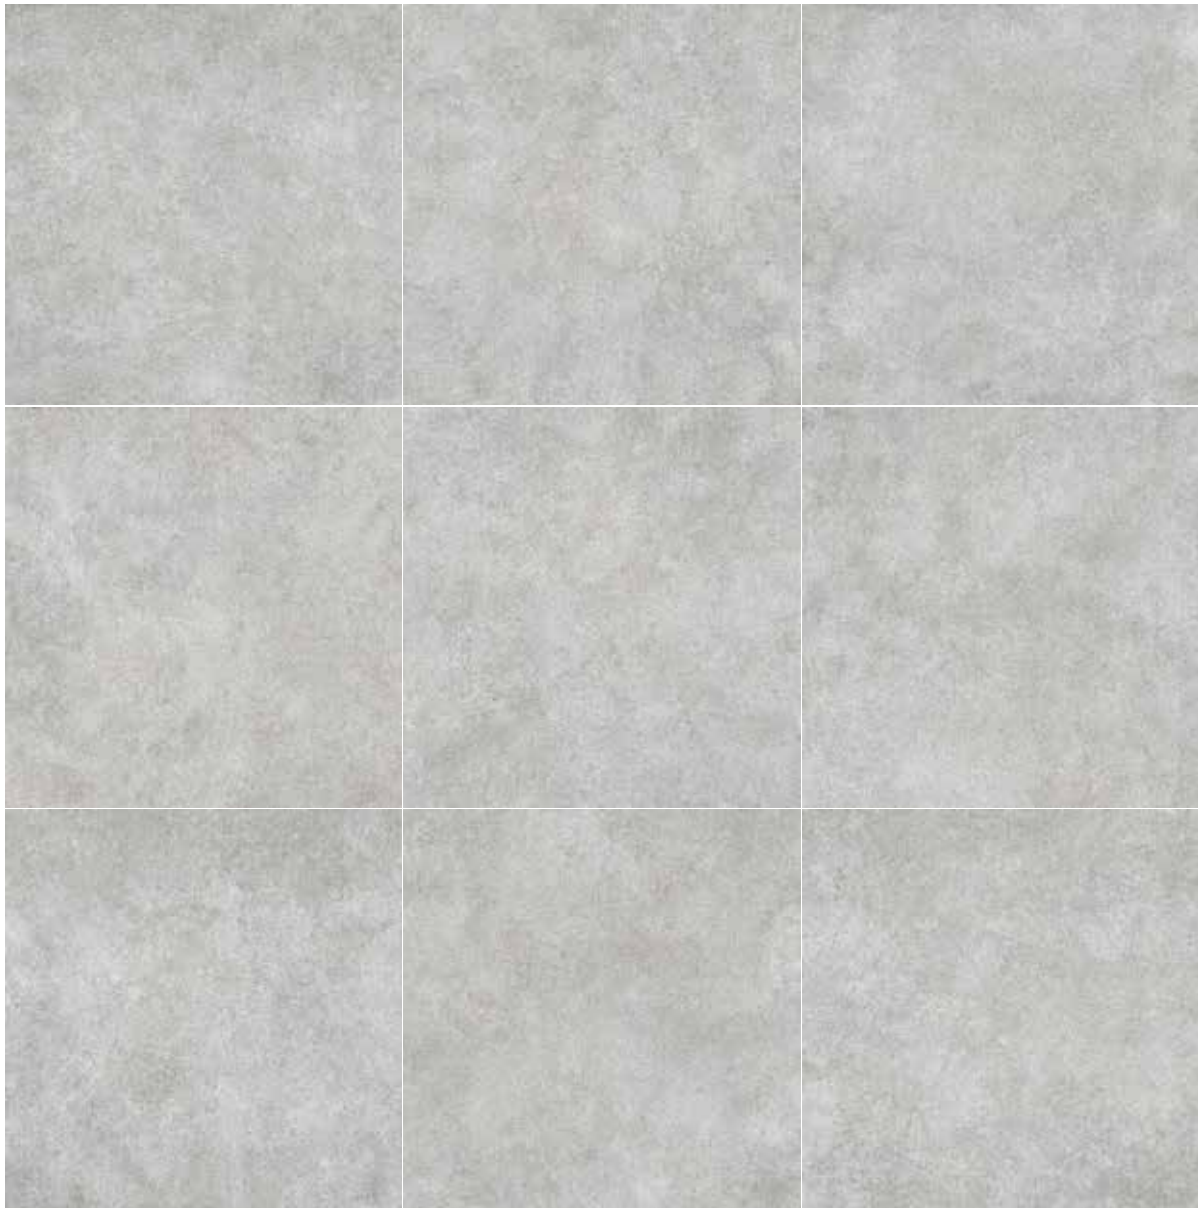

COVER Porcelain

PORCELAIN TILES PORCELÁNICO

DIN 51130 R9 UNE-ENV12633 CLASE 1

75x75 29,3"x29,3" · 60x60 24"x24" · 37,5x75 14,76"x29,3"